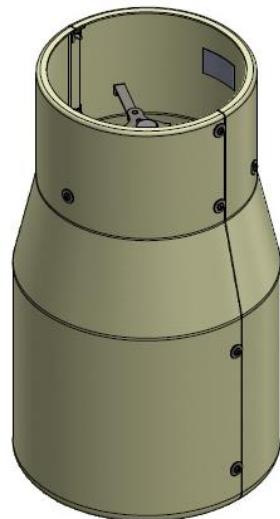

# Cable Concealment Shroud, Wide Diameter Pole

SC-BKT-WSACX-XX

**Shroud for CX series cylinder antennas**

- Used with CX series cylinder antennas
- Used with Wide Diameter Pole Mount SC-BKT-WSACX-(color)
- Approximate weight: 43.95 lb
- Available in 4 colors. Ordering information on page 2 of this document.

SECTION A-A

CX06OMI236-1C antenna (shown) sold separately

# Cable Concealment Shroud, Wide Diameter Pole

SC-BKT-WSACX-XX

CUSTOMER ASSEMBLY GUIDE

Ordering information	
Cable concealment shroud BROWN	SC-BKT-WSACX-BR
Cable concealment shroud GRAY	SC-BKT-WSACX-GR
Cable concealment shroud BLACK	SC-BKT-WSACX-BL
Cable concealment shroud BLACK	SC-BKT-WSACX-SL