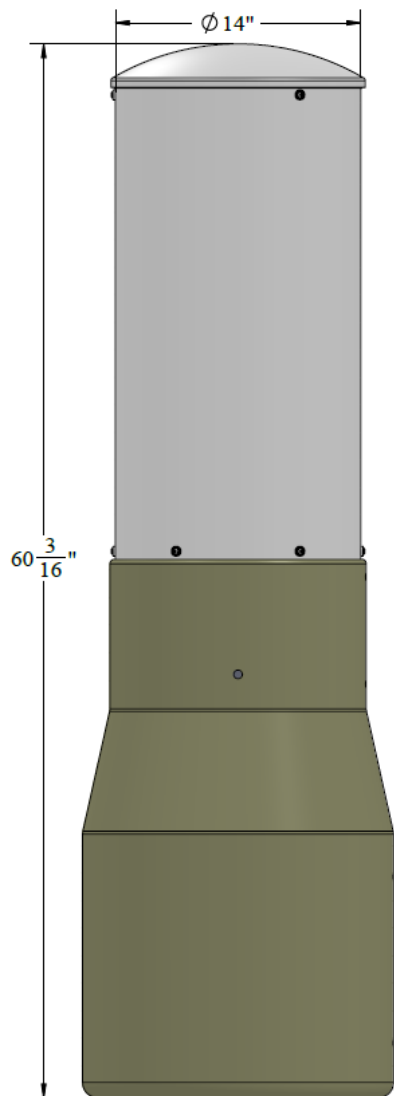

# Cable Concealment Shroud, Wide Diameter Pole

SC-BKT-WSACX-XX

**Shroud for CX series cylinder antennas**

- Used with CX series cylinder antennas
- Used with Wide Diameter Pole Mount SC-BKT-WSACX-(color)
- Approximate weight: 43.95 lb
- Available in 4 colors. Ordering information on page 2 of this document.

SECTION A-A

CX06OMI236-1C antenna (shown) sold separately

# Cable Concealment Shroud, Wide Diameter Pole

SC-BKT-WSACX-XX

CUSTOMER ASSEMBLY GUIDE

Ordering information	
Cable concealment shroud BROWN	SC-BKT-WSACX-BR
Cable concealment shroud GRAY	SC-BKT-WSACX-GR
Cable concealment shroud BLACK	SC-BKT-WSACX-BL
Cable concealment shroud BLACK	SC-BKT-WSACX-SL