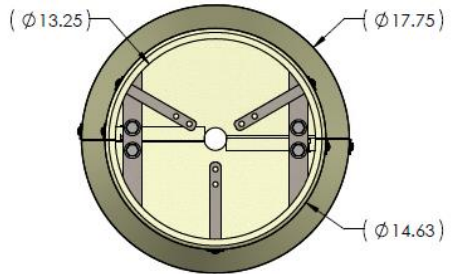

# Cable Concealment Shroud, Wide Diameter Pole

SC-BKT-WSACX-XX

**Shroud for CX series cylinder antennas**

- Used with CX series cylinder antennas
- Used with Wide Diameter Pole Mount SC-BKT-WSACX-(color)
- Approximate weight: 43.95 lb
- Available in 4 colors. Ordering information on page 2 of this document.

SECTION A-A

CX06OMI236-1C antenna (shown) sold separately

# Cable Concealment Shroud, Wide Diameter Pole

SC-BKT-WSACX-XX

CUSTOMER ASSEMBLY GUIDE

Ordering information	
Cable concealment shroud BROWN	SC-BKT-WSACX-BR
Cable concealment shroud GRAY	SC-BKT-WSACX-GR
Cable concealment shroud BLACK	SC-BKT-WSACX-BL
Cable concealment shroud BLACK	SC-BKT-WSACX-SL