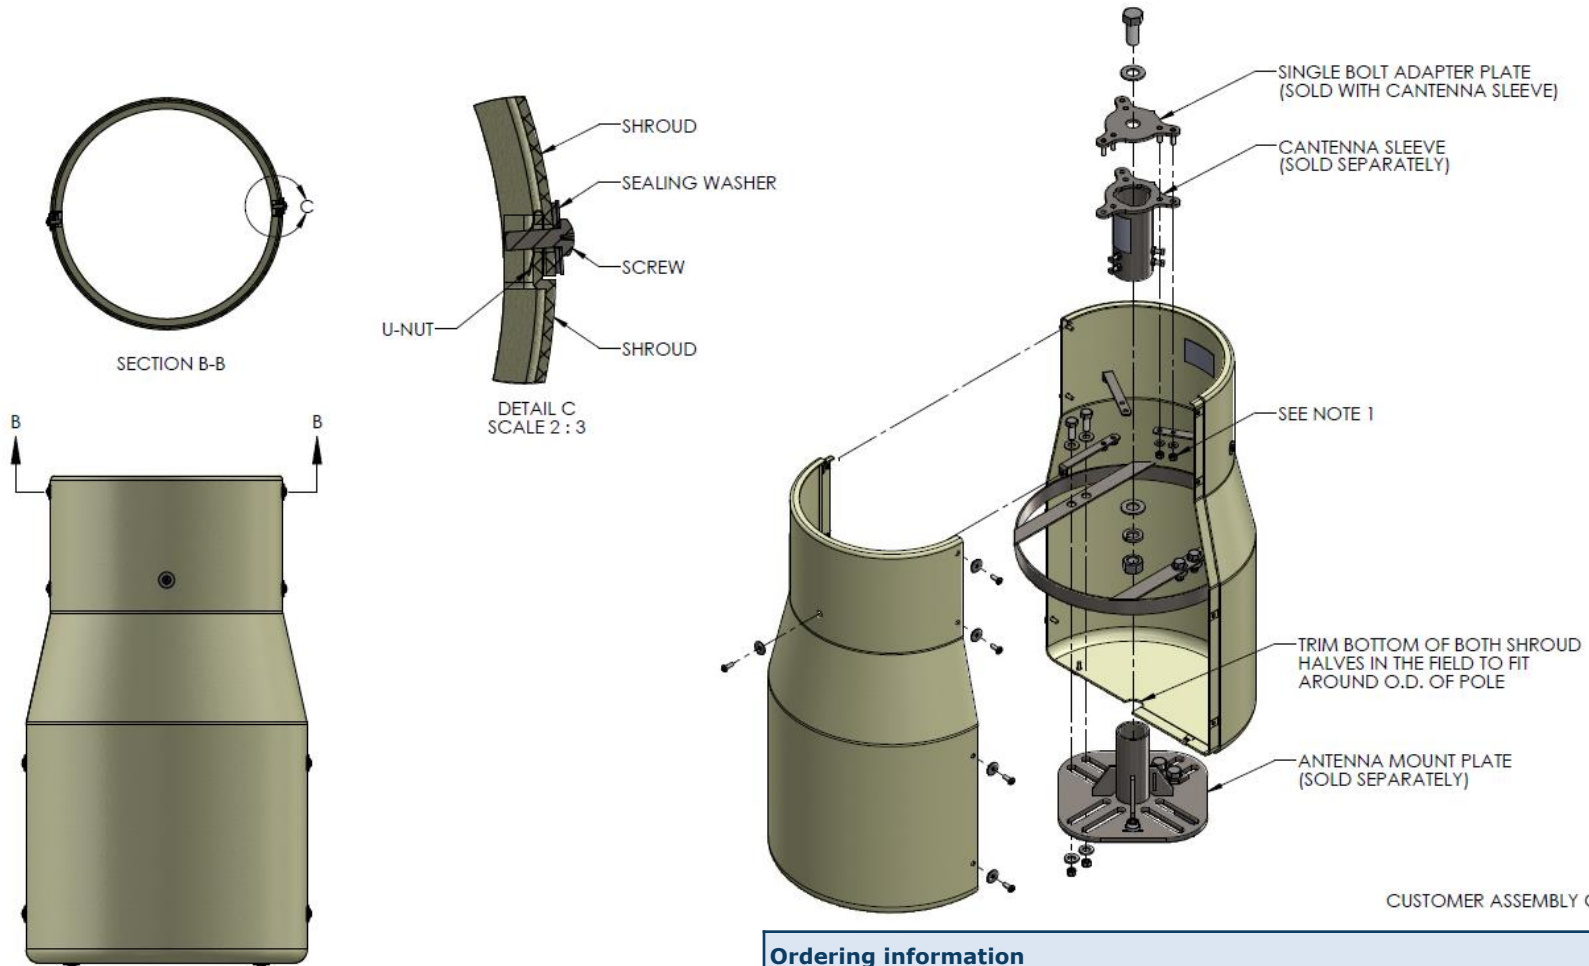

# Cable Concealment Shroud, Wide Diameter Pole

SC-BKT-WSACX-XX

**Shroud for CX series cylinder antennas**

- Used with CX series cylinder antennas
- Used with Wide Diameter Pole Mount SC-BKT-WSACX-(color)
- Approximate weight: 43.95 lb
- Available in 4 colors. Ordering information on page 2 of this document.

SECTION A-A

CX06OMI236-1C antenna (shown) sold separately

# Cable Concealment Shroud, Wide Diameter Pole

SC-BKT-WSACX-XX

CUSTOMER ASSEMBLY GUIDE

Ordering information	
Cable concealment shroud BROWN	SC-BKT-WSACX-BR
Cable concealment shroud GRAY	SC-BKT-WSACX-GR
Cable concealment shroud BLACK	SC-BKT-WSACX-BL
Cable concealment shroud BLACK	SC-BKT-WSACX-SL