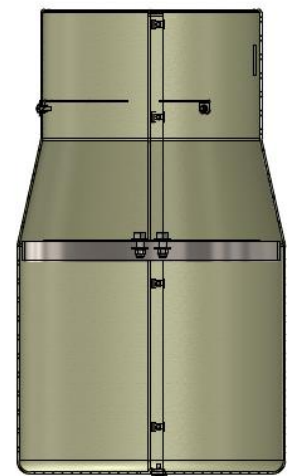

# Cable Concealment Shroud, Wide Diameter Pole

SC-BKT-WSACX-XX

**Shroud for CX series cylinder antennas**

- Used with CX series cylinder antennas
- Used with Wide Diameter Pole Mount SC-BKT-WSACX-(color)
- Approximate weight: 43.95 lb
- Available in 4 colors. Ordering information on page 2 of this document.

SECTION A-A

CX06OMI236-1C antenna (shown) sold separately

# Cable Concealment Shroud, Wide Diameter Pole

SC-BKT-WSACX-XX

CUSTOMER ASSEMBLY GUIDE

Ordering information	
Cable concealment shroud BROWN	SC-BKT-WSACX-BR
Cable concealment shroud GRAY	SC-BKT-WSACX-GR
Cable concealment shroud BLACK	SC-BKT-WSACX-BL
Cable concealment shroud BLACK	SC-BKT-WSACX-SL