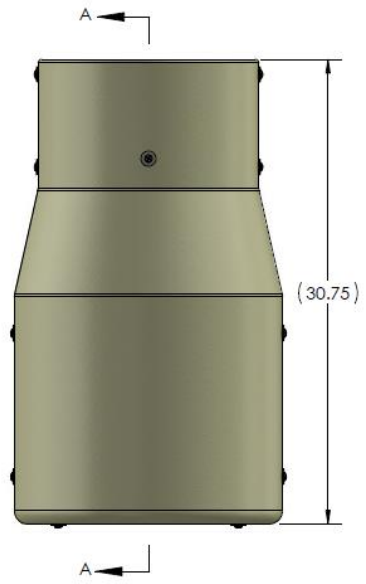

# Cable Concealment Shroud, Wide Diameter Pole

SC-BKT-WSACX-XX

**Shroud for CX series cylinder antennas**

- Used with CX series cylinder antennas
- Used with Wide Diameter Pole Mount SC-BKT-WSACX-(color)
- Approximate weight: 43.95 lb
- Available in 4 colors. Ordering information on page 2 of this document.

SECTION A-A

CX06OMI236-1C antenna (shown) sold separately

# Cable Concealment Shroud, Wide Diameter Pole

SC-BKT-WSACX-XX

CUSTOMER ASSEMBLY GUIDE

Ordering information	
Cable concealment shroud BROWN	SC-BKT-WSACX-BR
Cable concealment shroud GRAY	SC-BKT-WSACX-GR
Cable concealment shroud BLACK	SC-BKT-WSACX-BL
Cable concealment shroud BLACK	SC-BKT-WSACX-SL