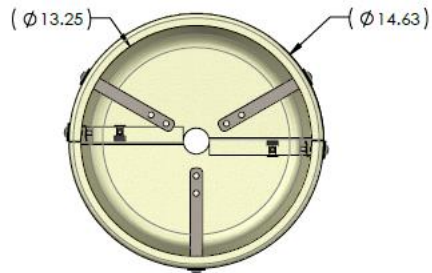

Cable Concealment Shroud, Steel Pole

SC-BKT-SHRCX-XX

Shroud for CX series cylinder antennas

- Used with CX series cylinder antennas
- Used with Steel Pole Mount SC-BKT-SHRCX-(color)
- Approximate weight: 7.12 lb
- Available in 4 colors. Ordering information on page 2 of this document.

SECTION A-A

CX06OMI236-1C antenna
(shown) sold separately

Cable Concealment Shroud, Steel Pole

SC-BKT-SHRCX-XX

SECTION B-B

DETAIL C
SCALE 1 : 1

CUSTOMER ASSEMBLY GUIDE

NOTES: