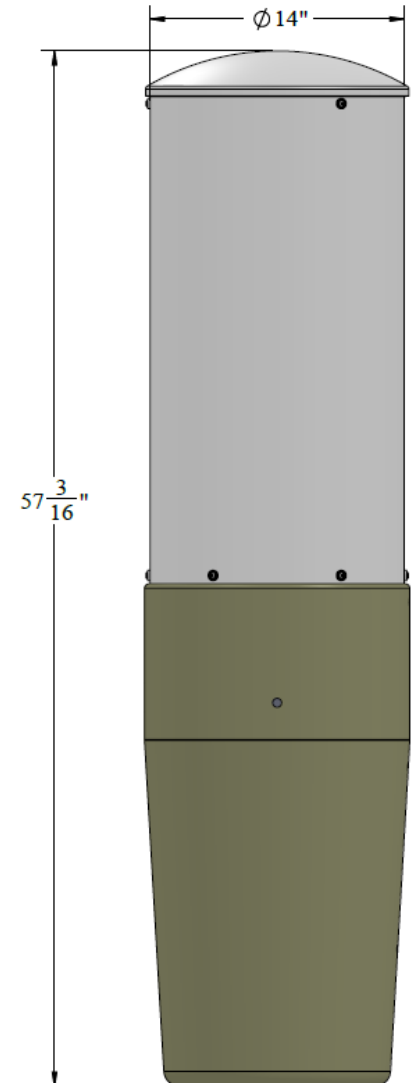

Cable Concealment Shroud, Steel Pole

SC-BKT-SHRCX-XX

Shroud for CX series cylinder antennas

- Used with CX series cylinder antennas
- Used with Steel Pole Mount SC-BKT-SHRCX-(color)
- Approximate weight: 7.12 lb
- Available in 4 colors. Ordering information on page 2 of this document.

SECTION A-A

CX06OMI236-1C antenna
(shown) sold separately

Cable Concealment Shroud, Steel Pole

SC-BKT-SHRCX-XX

SECTION B-B

DETAIL C
SCALE 1 : 1

CUSTOMER ASSEMBLY GUIDE

NOTES: