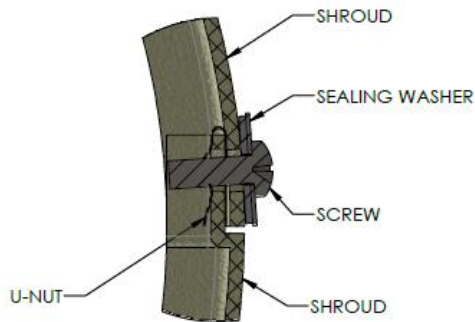

Cable Concealment Shroud, Steel Pole

SC-BKT-SHRCX-XX

Shroud for CX series cylinder antennas

- Used with CX series cylinder antennas
- Used with Steel Pole Mount SC-BKT-SHRCX-(color)
- Approximate weight: 7.12 lb
- Available in 4 colors. Ordering information on page 2 of this document.

SECTION A-A

CX06OMI236-1C antenna
(shown) sold separately

Cable Concealment Shroud, Steel Pole

SC-BKT-SHRCX-XX

SECTION B-B

DETAIL C
SCALE 1 : 1

CUSTOMER ASSEMBLY GUIDE

NOTES:

1. STAINLESS STEEL HARDWARE SHALL HAVE ANTISEIZE LUBRICANT APPLIED BEFORE ASSEMBLY.

Ordering information	
Cable concealment shroud BROWN	SC-BKT-SHRCX-BR
Cable concealment shroud GRAY	SC-BKT-SHRCX-GR
Cable concealment shroud BLACK	SC-BKT-SHRCX-BL
Cable concealment shroud BLACK	SC-BKT-SHRCX-SL