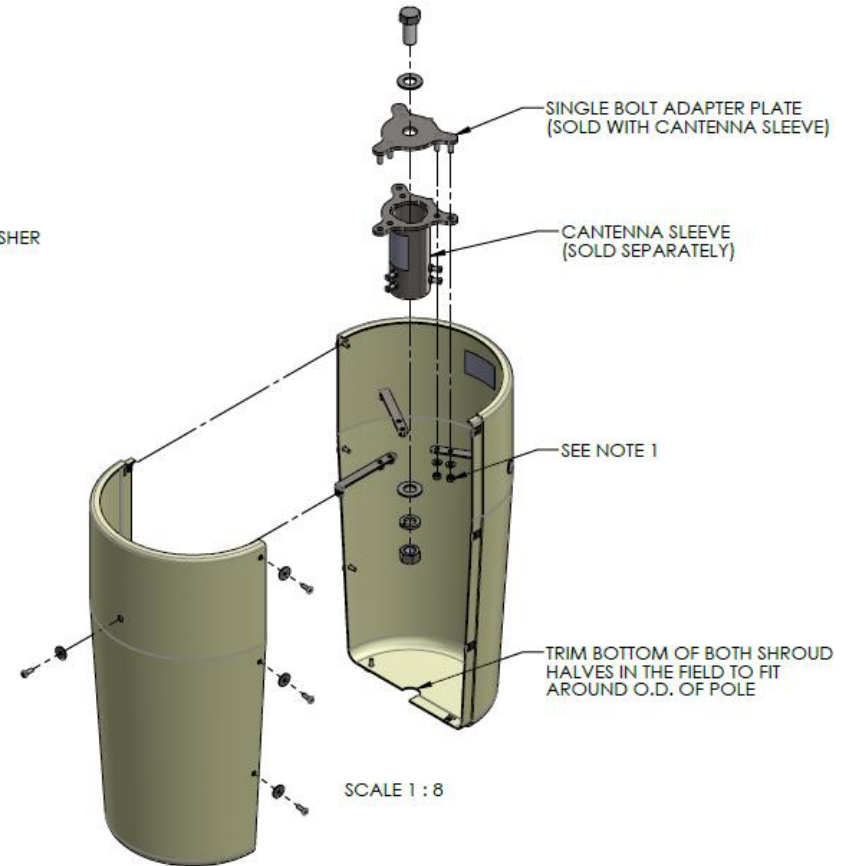

Cable Concealment Shroud, Steel Pole

SC-BKT-SHRCX-XX

Shroud for CX series cylinder antennas

- Used with CX series cylinder antennas
- Used with Steel Pole Mount SC-BKT-SHRCX-(color)
- Approximate weight: 7.12 lb
- Available in 4 colors. Ordering information on page 2 of this document.

SECTION A-A

CX06OMI236-1C antenna
(shown) sold separately

Cable Concealment Shroud, Steel Pole

SC-BKT-SHRCX-XX

SECTION B-B

DETAIL C
SCALE 1 : 1

CUSTOMER ASSEMBLY GUIDE

NOTES: