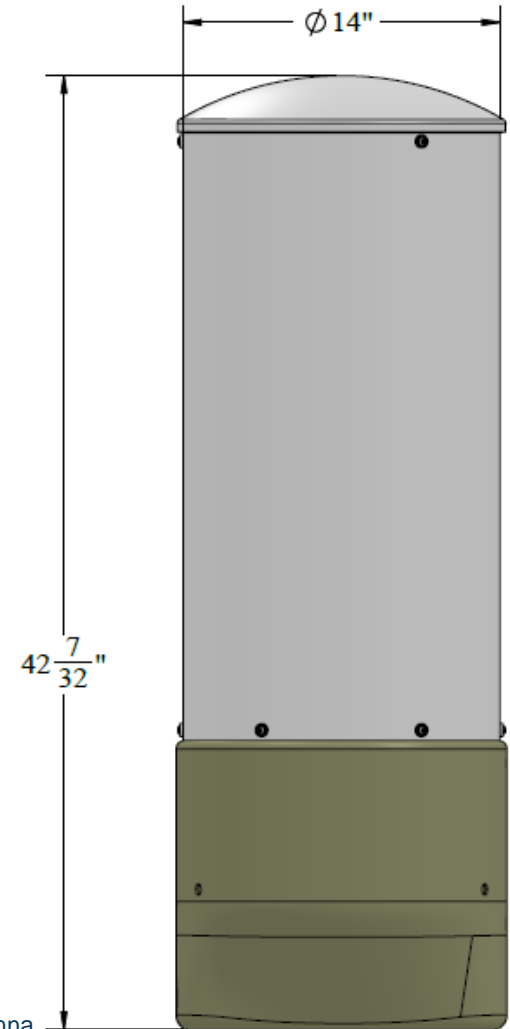

Cable Concealment Shroud, Side Arm Mount

SC-BKT-SKTCX-XX

Shroud for CX series cylinder antennas

- Used with CX series cylinder antennas
- Used with Side Arm Mount SC-BKT-SA-(color)
- Approximate weight: 3.75 lb
- Available in 4 colors. Ordering information on page 2 of this document.

CX06OMI236-1C antenna
(shown) sold separately

Cable Concealment Shroud, Side Arm Mount

SC-BKT-SKTCX-XX

SECTION B-B

DETAIL C
SCALE 1 : 1

SCALE 1 : 6

CUSTOMER ASSEMBLY GUIDE

NOTES: