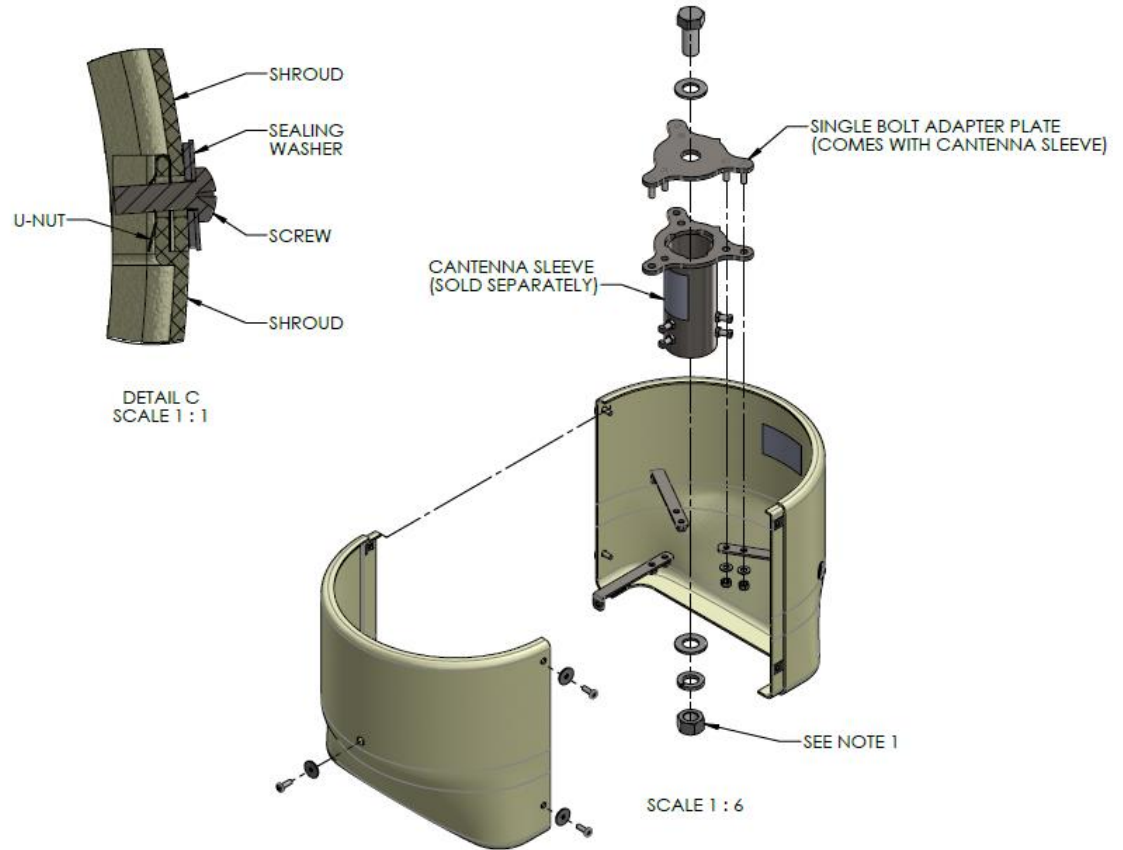

Cable Concealment Shroud, Side Arm Mount

SC-BKT-SKTCX-XX

Shroud for CX series cylinder antennas

- Used with CX series cylinder antennas
- Used with Side Arm Mount SC-BKT-SA-(color)
- Approximate weight: 3.75 lb
- Available in 4 colors. Ordering information on page 2 of this document.

CX06OMI236-1C antenna
(shown) sold separately

Cable Concealment Shroud, Side Arm Mount

SC-BKT-SKTCX-XX

SECTION B-B

DETAIL C
SCALE 1 : 1

SCALE 1 : 6

CUSTOMER ASSEMBLY GUIDE

NOTES: