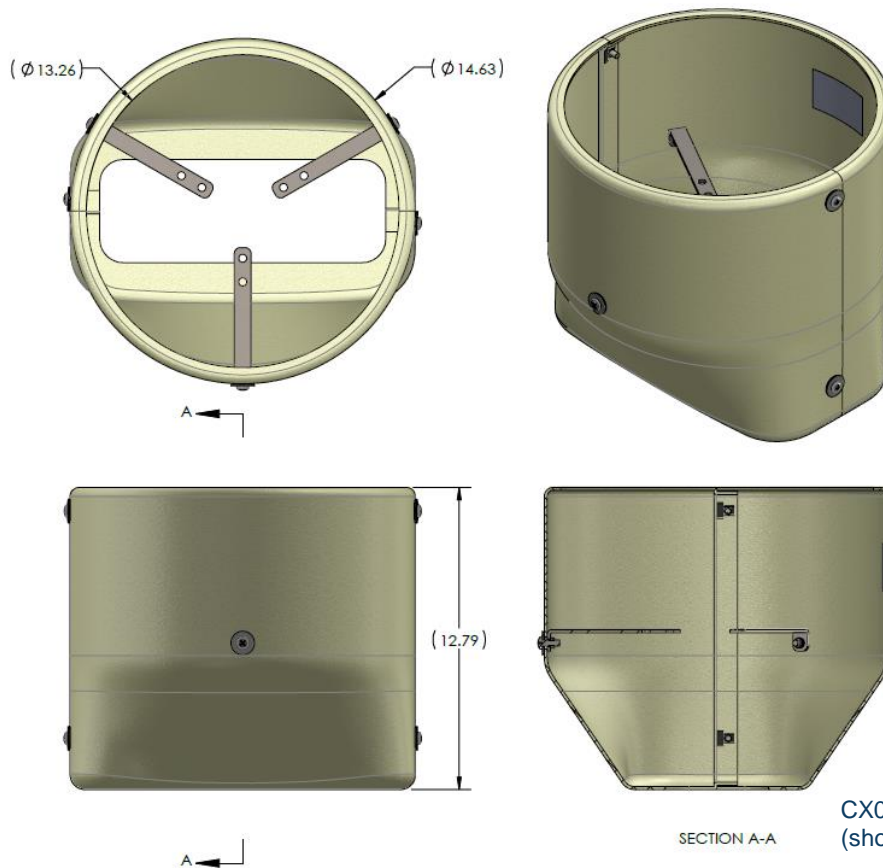

Cable Concealment Shroud, Side Arm Mount

SC-BKT-SKTCX-XX

Shroud for CX series cylinder antennas

- Used with CX series cylinder antennas
- Used with Side Arm Mount SC-BKT-SA-(color)
- Approximate weight: 3.75 lb
- Available in 4 colors. Ordering information on page 2 of this document.

CX06OMI236-1C antenna
(shown) sold separately

Cable Concealment Shroud, Side Arm Mount

SC-BKT-SKTCX-XX

SECTION B-B

DETAIL C
SCALE 1 : 1

SCALE 1 : 6

CUSTOMER ASSEMBLY GUIDE

NOTES: